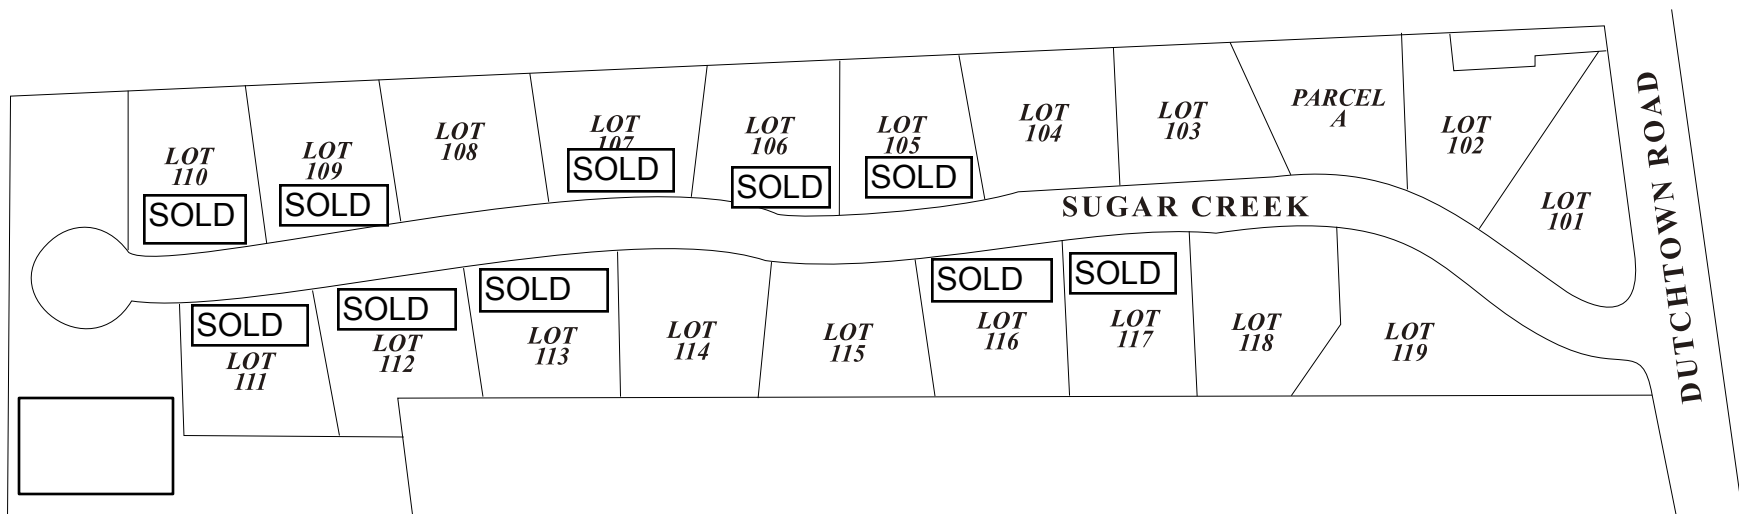

SUGAR CREEK ESTATES

**COLDWELL
BANKER**

REAL ESTATE SERVICES

Bret A. Emick, REALTOR®
724-776-2900 Office
724-822-2070 Cell

bret_a_emick@yahoo.com
www.SugarCreekEstates.com