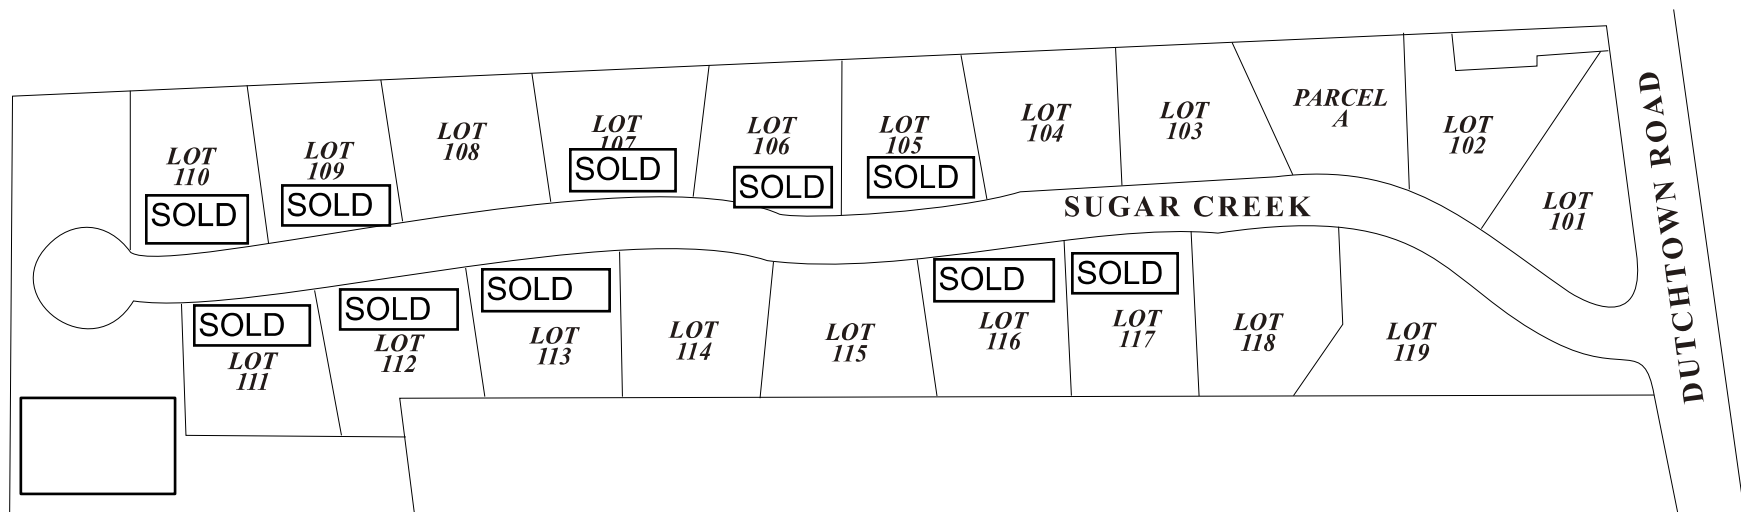

SUGAR CREEK ESTATES

**COLDWELL
BANKER** 

REAL ESTATE SERVICES

Bret A. Emick, REALTOR®
724-776-2900 Office
724-822-2070 Cell

bret_a_emick@yahoo.com
www.SugarCreekEstates.com